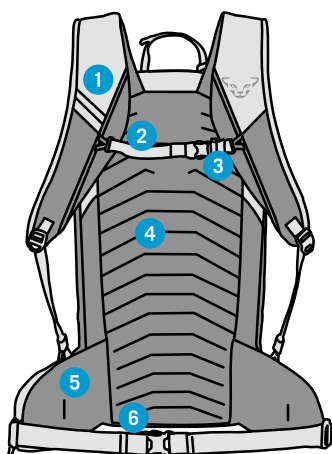

RIDGE 24 W

READY TO TAKE OFF

Minimalistically designed yet fully featured ski touring backpack, perfect for day tours on alpine terrain.

WEIGHT: 925 g

VOLUME: 24 L

BACK LENGTH: Short

Crampon
Compartment

Diagonal
Ski Attachment

Integrated
Helmet Net

- 1 Accessory Compartment
- 2 Safety Equipment Compartment
- 3 Diagonal Ski Attachment
- 4 Integrated Helmet Net
- 5 Double Ice Axe Attachment
- 6 A-Frame Ski Attachment

- 1 Anatomical Shoulder Straps
- 2 Height-Adjustable Chest Strap
- 3 Safety Whistle
- 4 3D Foam Back System
- 5 Hip Belt with Zip Pocket
- 6 Crampon Compartment