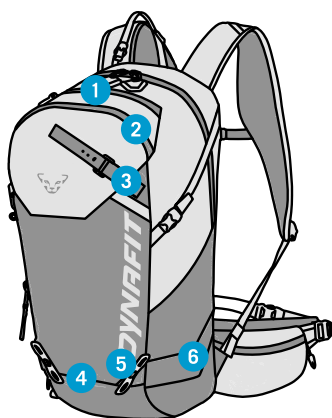

RIDGE 24 W

READY TO TAKE OFF

Minimalistically designed yet fully featured ski touring backpack, perfect for day tours on alpine terrain.

WEIGHT: 925 g

VOLUME: 24 L

BACK LENGTH: Short

Crampon
Compartment

Diagonal
Ski Attachment

Integrated
Helmet Net

- 1 Accessory Compartment
- 2 Safety Equipment Compartment
- 3 Diagonal Ski Attachment
- 4 Integrated Helmet Net
- 5 Double Ice Axe Attachment
- 6 A-Frame Ski Attachment

- 1 Anatomical Shoulder Straps
- 2 Height-Adjustable Chest Strap
- 3 Safety Whistle
- 4 3D Foam Back System
- 5 Hip Belt with Zip Pocket
- 6 Crampon Compartment