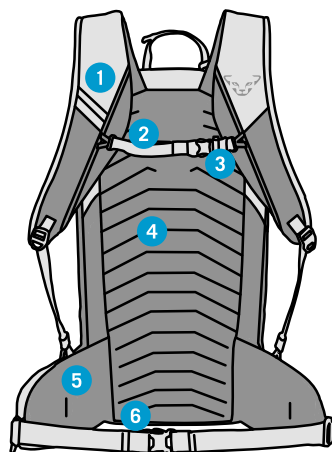

RIDGE 26

READY TO TAKE OFF

Minimalistically designed yet fully featured ski touring backpack, perfect for day tours on alpine terrain.

WEIGHT: 990 g

VOLUME: 26 L

BACK LENGTH: Regular

Crampon
Compartment

Diagonal
Ski Attachment

Integrated
Helmet Net

- 1 Accessory Compartment
- 2 Safety Equipment Compartment
- 3 Diagonal Ski Attachment
- 4 Integrated Helmet Net
- 5 Double Ice Axe Attachment
- 6 A-Frame Ski Attachment

- 1 Anatomical Shoulder Straps
- 2 Height-Adjustable Chest Strap
- 3 Safety Whistle
- 4 3D Foam Back System
- 5 Hip Belt with Zip Pocket
- 6 Crampon Compartment