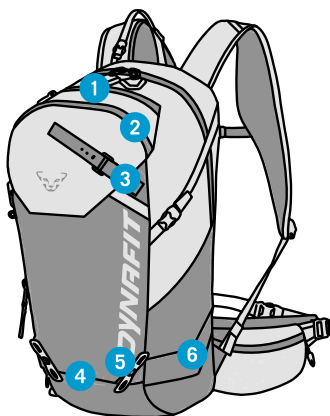

RIDGE 26

READY TO TAKE OFF

Minimalistically designed yet fully featured ski touring backpack, perfect for day tours on alpine terrain.

WEIGHT: 990 g

VOLUME: 26 L

BACK LENGTH: Regular

Crampon
Compartment

Diagonal
Ski Attachment

Integrated
Helmet Net

- 1 Accessory Compartment
- 2 Safety Equipment Compartment
- 3 Diagonal Ski Attachment
- 4 Integrated Helmet Net
- 5 Double Ice Axe Attachment
- 6 A-Frame Ski Attachment

- 1 Anatomical Shoulder Straps
- 2 Height-Adjustable Chest Strap
- 3 Safety Whistle
- 4 3D Foam Back System
- 5 Hip Belt with Zip Pocket
- 6 Crampon Compartment